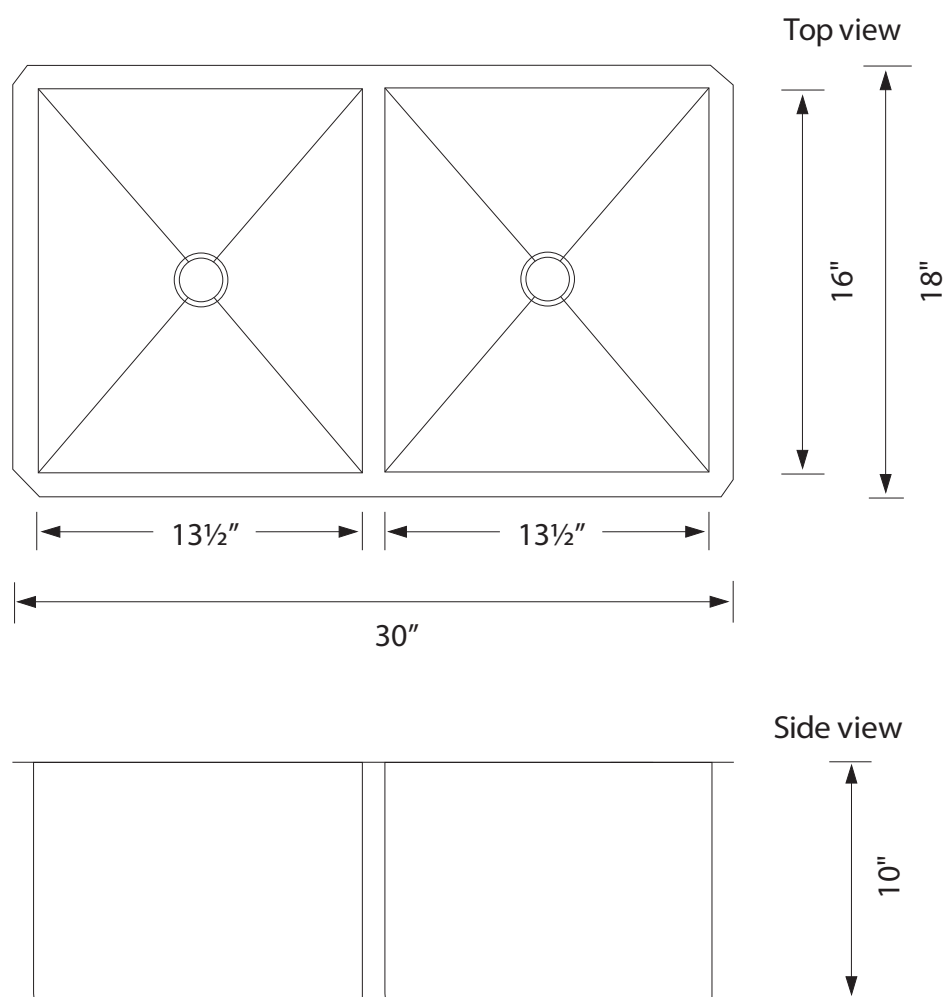

30" Acute

V40104

Undermount Sinks

FEATURES

- 16 Gauge Stainless Steel
- Square Shape, Radius Corners
- Double Bowl Sink
- Includes Strainer and Bottom Grid

REQUIRED FOR INSTALLATION

*

L.30" x W. 18" x H. 10"

Dimensions of fixtures are approximate and may vary $\pm 6\text{mm}$ (1/4"). Structure measurements must be verified against the unit to ensure proper fit.