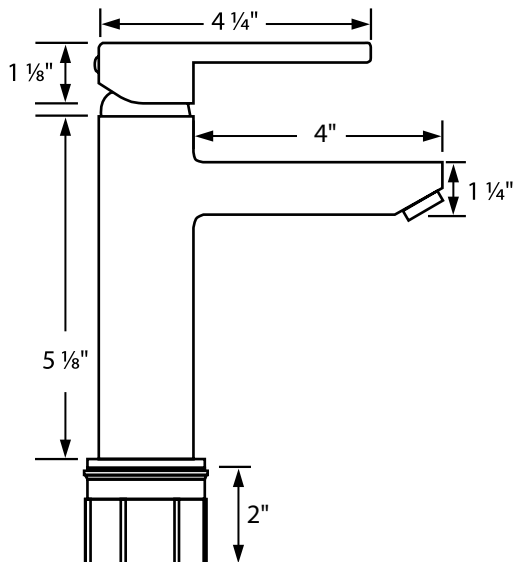

L. 5 7/8" x W. 1 7/8" x H. 8 1/2"

FEATURES

- » Single Lever Lavatory Faucet
- » Chrome Finish
- »
- »
- »

ADDITIONAL NOTES

- » No Drain

REQUIRED FOR INSTALLATION

- »

Side View