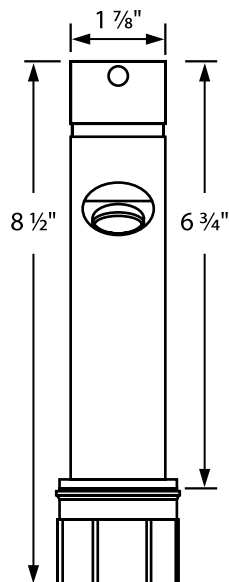

L. 5 7/8" x W. 1 7/8" x H. 8 1/2"

FEATURES

- » Single Lever Lavatory Faucet
- » Chrome Finish
- »
- »
- »

ADDITIONAL NOTES

- » No Drain

REQUIRED FOR INSTALLATION

- »

Front View