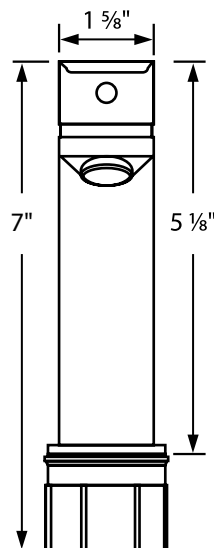

L. 4 3/4" x W. 1 5/8" x H. 7"

FEATURES

- » Single Lever Lavatory Faucet
- » Chrome Finish
- »
- »
- »

ADDITIONAL NOTES

- » No Drain

REQUIRED FOR INSTALLATION

- »

Side View

Front View

Extras