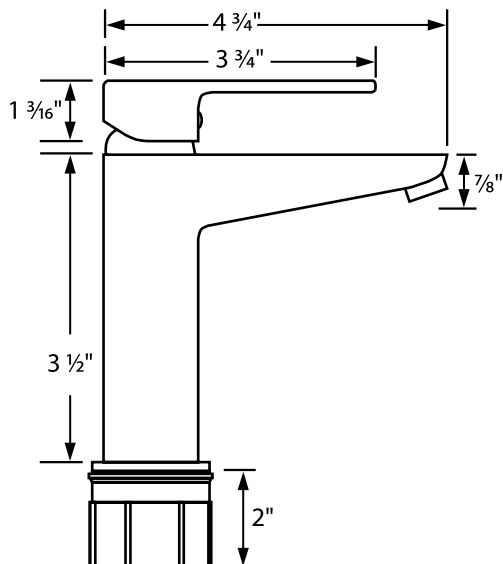

L. 4 3/4" x W. 1 5/8" x H. 7"

FEATURES

- » Single Lever Lavatory Faucet
- » Chrome Finish
- »
- »
- »

ADDITIONAL NOTES

- » No Drain

REQUIRED FOR INSTALLATION

- »

Side View