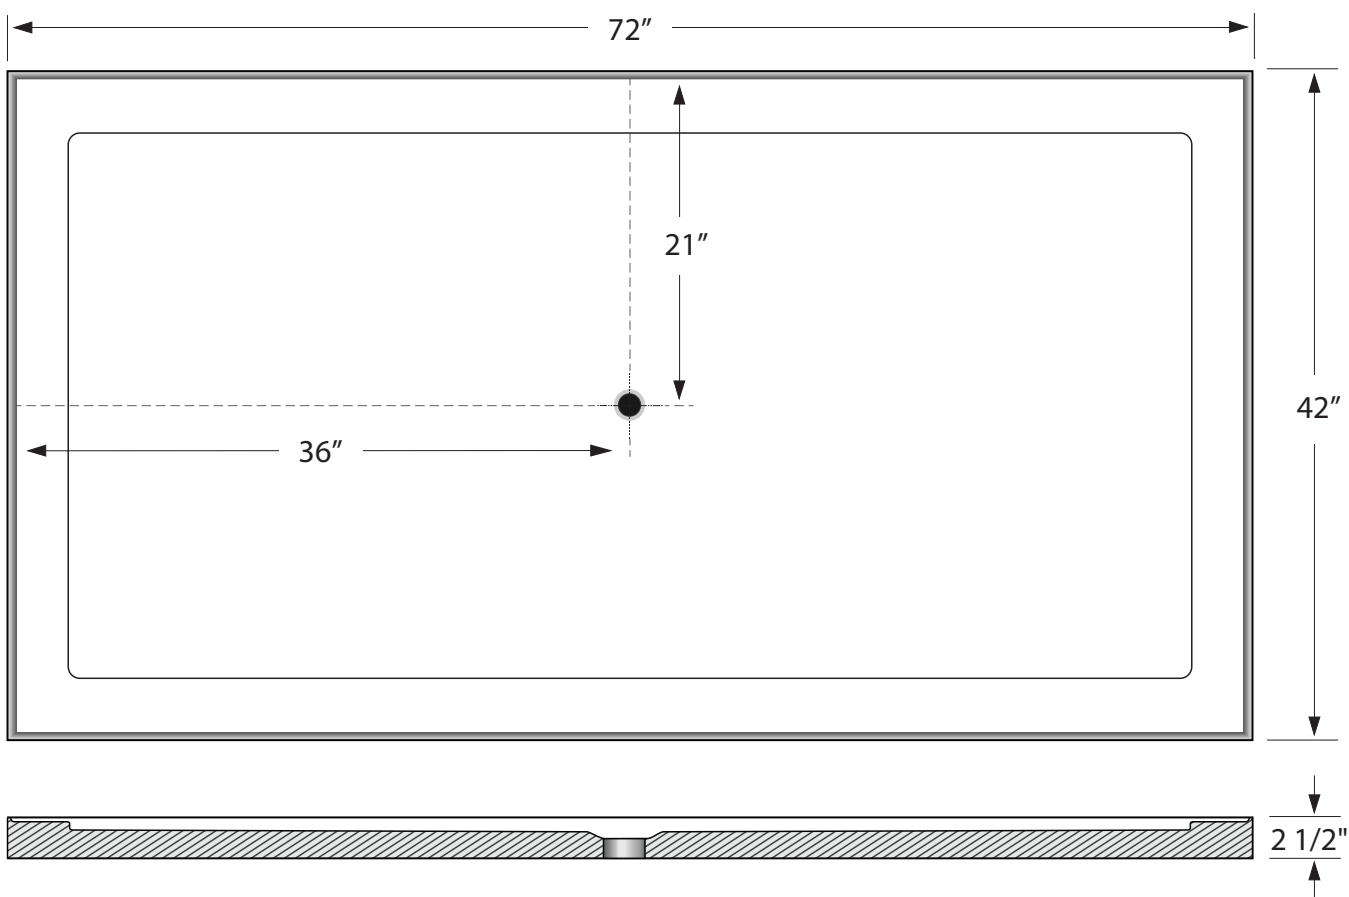

## FEATURES

Acrylic Rectangular Base  
Solid core reinforced  
"No Flex" Construction  
Integrated Tiling Flange  
Ultra Low Profile Design  
No Drip Edge  
Center Drain

## REQUIRED FOR INSTALLATION

SD35 Drain

**L. 72" x W. 42"**

Dimensions of fixtures are approximate and may vary  $\pm 6\text{mm}$  (1/4"). Structure measurements must be verified against the unit to ensure proper fit.