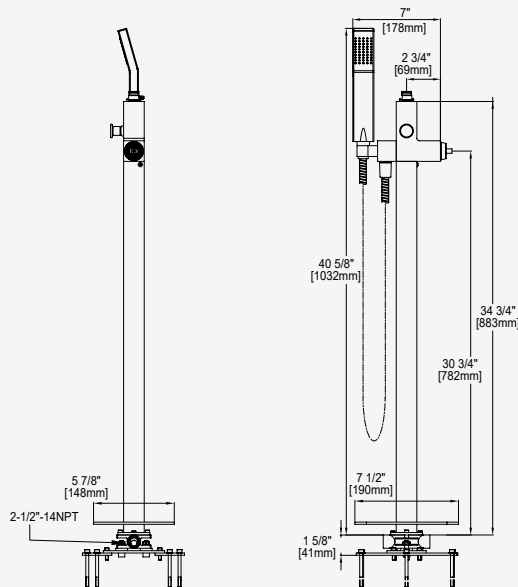

**SERIES**

**Kilani**

**DESCRIPTION**

**Floormount Faucet**

- Floor Standing Tub Filler
- Metal Hose
- Wide Lever
- Hand Shower

**DIMENSIONS**

- Width: 7"
- Depth: 5 7/8"
- Height: 40 5/8"

**Available Finishes**

- Chrome
- Matte Black

SIDE VIEW

FRONT VIEW

**Optional Spouts**

<p><b>VF4373</b></p> <p>Dimensions: 6 1/4" [159mm] depth, 8" [205mm] height, 8 7/8" [227mm] width, 7 7/8" [200mm] base width.</p>
<p><b>VF4343</b></p> <p>Dimensions: 7/8" [22mm] depth, 2" [50mm] height, 7 7/8" [201mm] width, 9 1/2" [240mm] base width.</p>
<p><b>VF4341</b></p> <p>Dimensions: 0" [1mm] depth, 2" [50mm] height, 8 3/8" [212mm] width, 9 1/2" [240mm] base width.</p>

Dimensions of fixtures are approximate and may vary ± 6mm (1/4"). Structure measurements must be verified against the unit to ensure proper fit.

**VF4370**