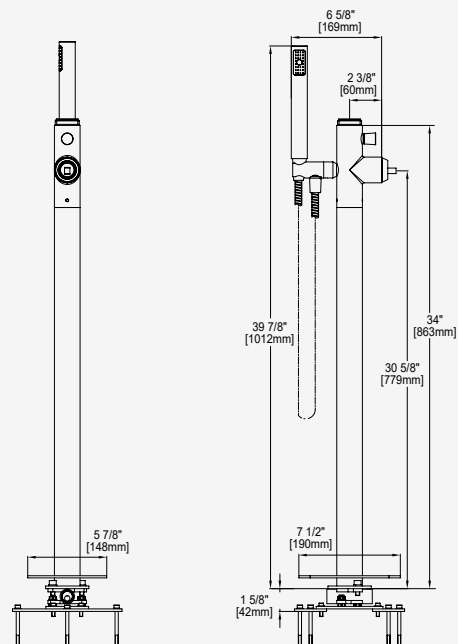

SERIES

Dax

DESCRIPTION

Floormount Faucet

- Floor Standing Tub Filler
- Metal Hose
- Wide Lever
- Hand Shower

DIMENSIONS

- Width: 7 1/2"
- Depth: 5 7/8"
- Height: 39 7/8"

Available Finishes

- Chrome
- Matte Black

SIDE VIEW

FRONT VIEW

Optional Spouts

VF4573

VF4545

Dimensions of fixtures are approximate and may vary ± 6mm (1/4"). Structure measurements must be verified against the unit to ensure proper fit.