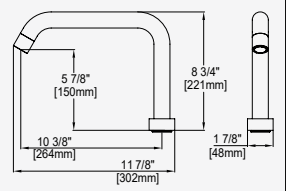

SERIES

Dax

DESCRIPTION

Floormount Faucet

- Floor Standing Tub Filler
- Metal Hose
- Wide Lever
- Hand Shower

DIMENSIONS

- Width: 7 1/2"
- Depth: 5 7/8"
- Height: 39 7/8"

Available Finishes

- Chrome
- Matte Black

SIDE VIEW

FRONT VIEW

Optional Spouts

VF4573

VF4545

Dimensions of fixtures are approximate and may vary ± 6mm (1/4"). Structure measurements must be verified against the unit to ensure proper fit.