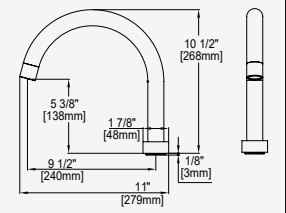

SERIES

Dax

DESCRIPTION

Floormount Faucet

- Floor Standing Tub Filler
- Metal Hose
- Wide Lever
- Hand Shower

DIMENSIONS

- Width: 7 1/2"
- Depth: 5 7/8"
- Height: 39 7/8"

Available Finishes

- Chrome
- Matte Black

SIDE VIEW

FRONT VIEW

Optional Spouts

VF4573

VF4545

Dimensions of fixtures are approximate and may vary ± 6mm (1/4"). Structure measurements must be verified against the unit to ensure proper fit.