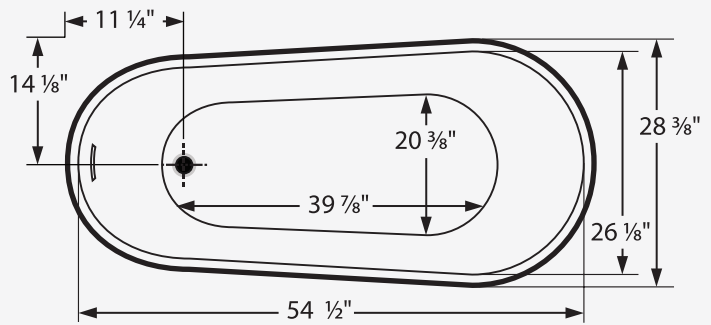

**DIMENSIONS**

- Width: 58 3/4"
- Depth: 28 3/8"
- Height: 27"

**Available Finishes**

- White

TOP VIEW

FRONT VIEW

Dimensions of fixtures are approximate and may vary  $\pm 6\text{mm}$  (1/4"). Structure measurements must be verified against the unit to ensure proper fit.