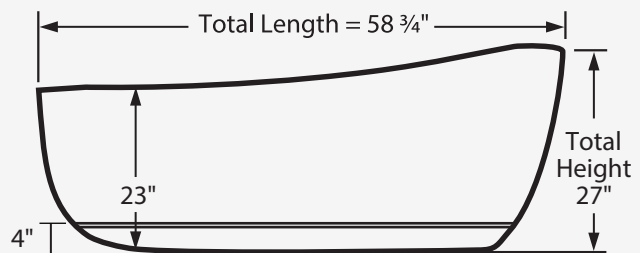

**DIMENSIONS**

- Width: 58 3/4"
- Depth: 28 3/8"
- Height: 27"

**Available Finishes**

- White

TOP VIEW

FRONT VIEW

Dimensions of fixtures are approximate and may vary  $\pm 6\text{mm}$  (1/4"). Structure measurements must be verified against the unit to ensure proper fit.