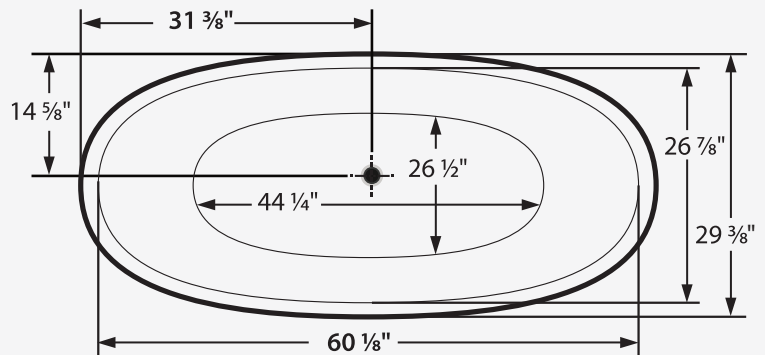

**DIMENSIONS**

- Width: 62 5/8"
- Depth: 29 3/8"
- Height: 26 3/8"

**Available Finishes**

- White

TOP VIEW

FRONT VIEW

Dimensions of fixtures are approximate and may vary  $\pm$  6mm (1/4"). Structure measurements must be verified against the unit to ensure proper fit.