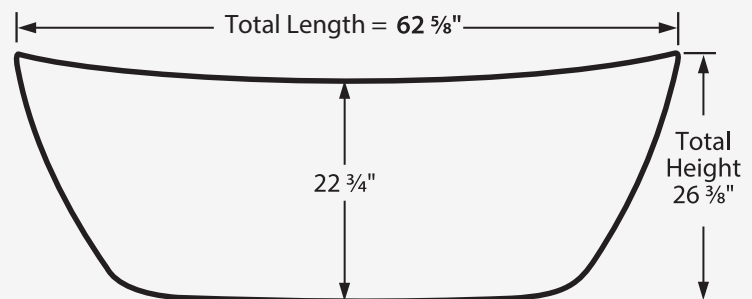

**DIMENSIONS**

- Width: 62 5/8"
- Depth: 29 3/8"
- Height: 26 3/8"

**Available Finishes**

- White

TOP VIEW

FRONT VIEW

Dimensions of fixtures are approximate and may vary  $\pm$  6mm (1/4"). Structure measurements must be verified against the unit to ensure proper fit.