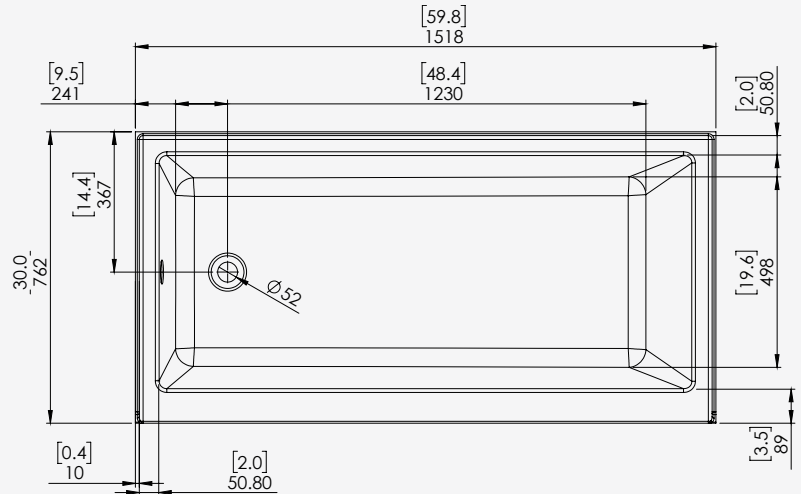

SERIES

Icarus

DESCRIPTION

Alcove Bathtub

- Ultra Modern
- Features Single Backrest
- Acrylic High Gloss Finish
- End Drain (Left or Right Side)
- Integrated Tiling Flange

DIMENSIONS

- Width: 59 3/4"
- Depth: 30"
- Height: 20"

Available Finishes

- High Gloss White

Additional Notes

Conventional Drain/Overflow Holes.
(AFR) Above Floor Rough-In
CSA Approved

FRONT VIEW

Dimensions of fixtures are approximate and may vary ± 6mm (1/4"). Structure measurements must be verified against the unit to ensure proper fit.

VTIC6030A(L/R)-10