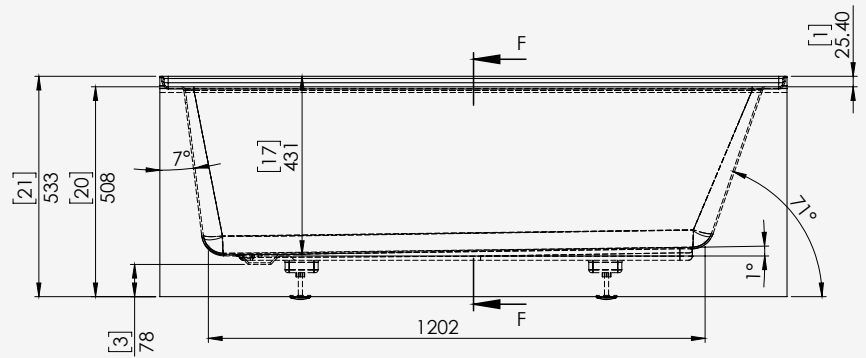

SERIES

Icarus

DESCRIPTION

Alcove Bathtub

- Ultra Modern
- Features Single Backrest
- Acrylic High Gloss Finish
- End Drain (Left or Right Side)
- Integrated Tiling Flange

DIMENSIONS

- Width: 59 3/4"
- Depth: 30"
- Height: 20"

Available Finishes

- High Gloss White

Additional Notes

Conventional Drain/Overflow Holes.
(AFR) Above Floor Rough-In
CSA Approved

FRONT VIEW

Dimensions of fixtures are approximate and may vary ± 6mm (1/4"). Structure measurements must be verified against the unit to ensure proper fit.

VTIC6030A(L/R)-10