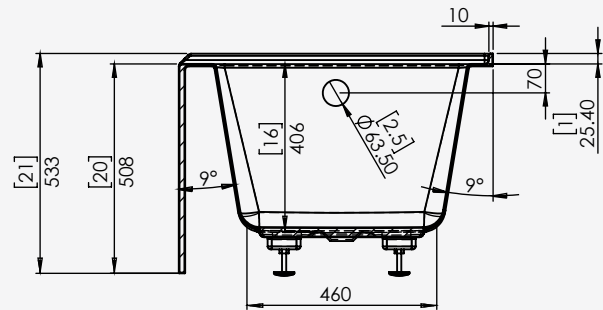

**SERIES**

**Icarus**

**DESCRIPTION**

**Alcove Bathtub**

- Ultra Modern
- Features Single Backrest
- Acrylic High Gloss Finish
- End Drain (Left or Right Side)
- Integrated Tiling Flange

**DIMENSIONS**

- Width: 59 3/4"
- Depth: 30"
- Height: 20"

**Available Finishes**

- High Gloss White

**Additional Notes**

Conventional Drain/Overflow Holes.  
 (AFR) Above Floor Rough-In  
 CSA Approved

TOP VIEW

FRONT VIEW

FRONT VIEW

SECTION F-F

Dimensions of fixtures are approximate and may vary ± 6mm (1/4"). Structure measurements must be verified against the unit to ensure proper fit.

**VTIC6030A(L/R)-10**