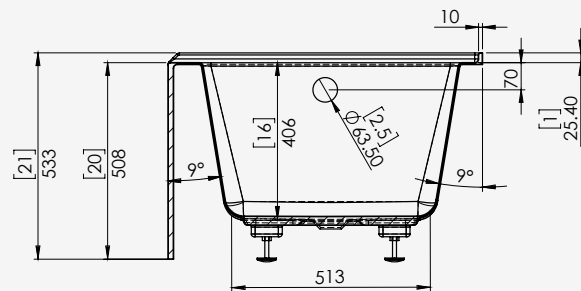

SERIES

Icarus

DESCRIPTION

Alcove Bathtub

- Ultra Modern
- Features Single Backrest
- Acrylic High Gloss Finish
- End Drain (Left or Right Side)
- Integrated Tiling Flange

DIMENSIONS

- Width: 59 3/4"
- Depth: 32"
- Height: 20"

Available Finishes

- High Gloss White

Additional Notes

Conventional Drain/Overflow Holes.
 (AFR) Above Floor Rough-In
 CSA Approved

TOP VIEW

FRONT VIEW

FRONT VIEW

SECTION F-F

Dimensions of fixtures are approximate and may vary ± 6mm (1/4"). Structure measurements must be verified against the unit to ensure proper fit.

VTIC6032A(L/R)-10