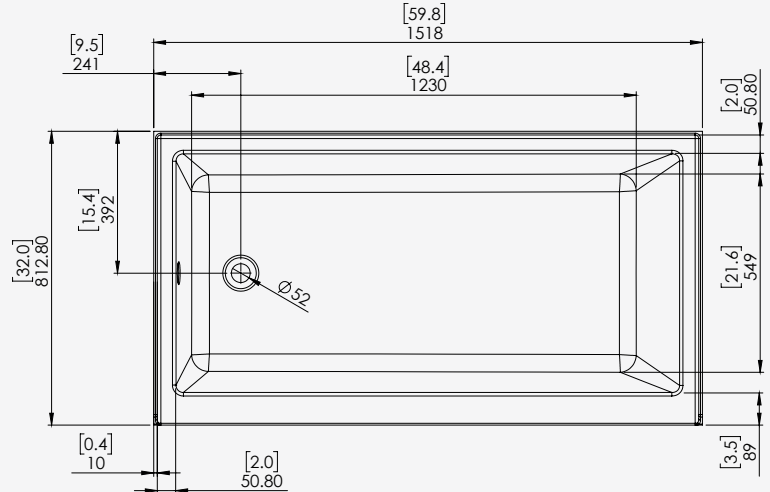

SERIES

Icarus

DESCRIPTION

Alcove Bathtub

- Ultra Modern
- Features Single Backrest
- Acrylic High Gloss Finish
- End Drain (Left or Right Side)
- Integrated Tiling Flange

DIMENSIONS

- Width: 59 3/4"
- Depth: 32"
- Height: 20"

Available Finishes

- High Gloss White

Additional Notes

Conventional Drain/Overflow Holes.
(AFR) Above Floor Rough-In
CSA Approved

FRONT VIEW

Dimensions of fixtures are approximate and may vary ± 6mm (1/4"). Structure measurements must be verified against the unit to ensure proper fit.

VTIC6032A(L/R)-10