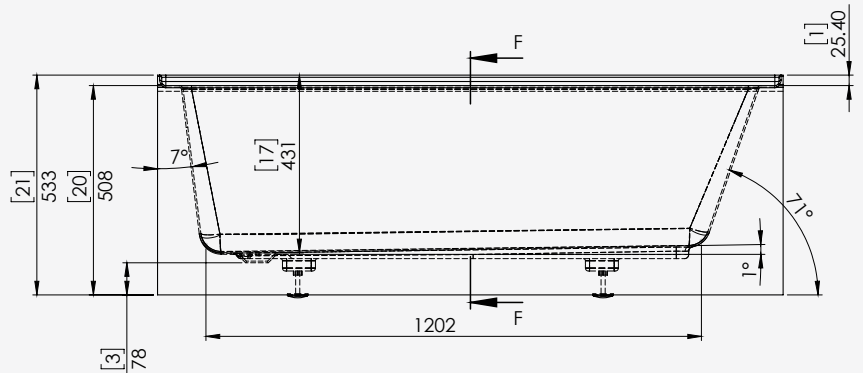

SERIES

Icarus

DESCRIPTION

Alcove Bathtub

- Ultra Modern
- Features Single Backrest
- Acrylic High Gloss Finish
- End Drain (Left or Right Side)
- Integrated Tiling Flange

DIMENSIONS

- Width: 59 3/4"
- Depth: 32"
- Height: 20"

Available Finishes

- High Gloss White

Additional Notes

Conventional Drain/Overflow Holes.
 (AFR) Above Floor Rough-In
 CSA Approved

TOP VIEW

FRONT VIEW

FRONT VIEW

SECTION F-F

Dimensions of fixtures are approximate and may vary ± 6mm (1/4"). Structure measurements must be verified against the unit to ensure proper fit.

VTIC6032A(L/R)-10